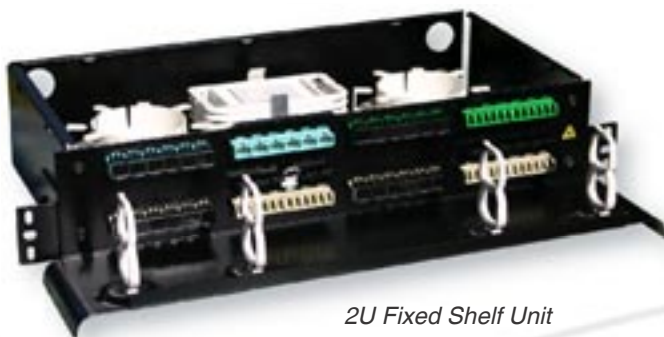

2U Fixed Shelf Unit