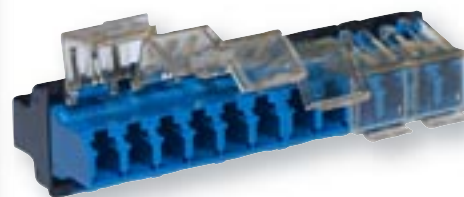

Blue Single-Mode Ganged Adapter
(Black Shutters Standard - Not Shown)

Optional Hardware

Description	Comcode
Mass Fusion Holder Kit of 3 and bracket (18 mass fusions; 6 per holder)	300470689
Single Fusion Holder Kit of 3 and bracket (48 single fusions; 16 per holder)	300496155
Extension Brackets	109172197